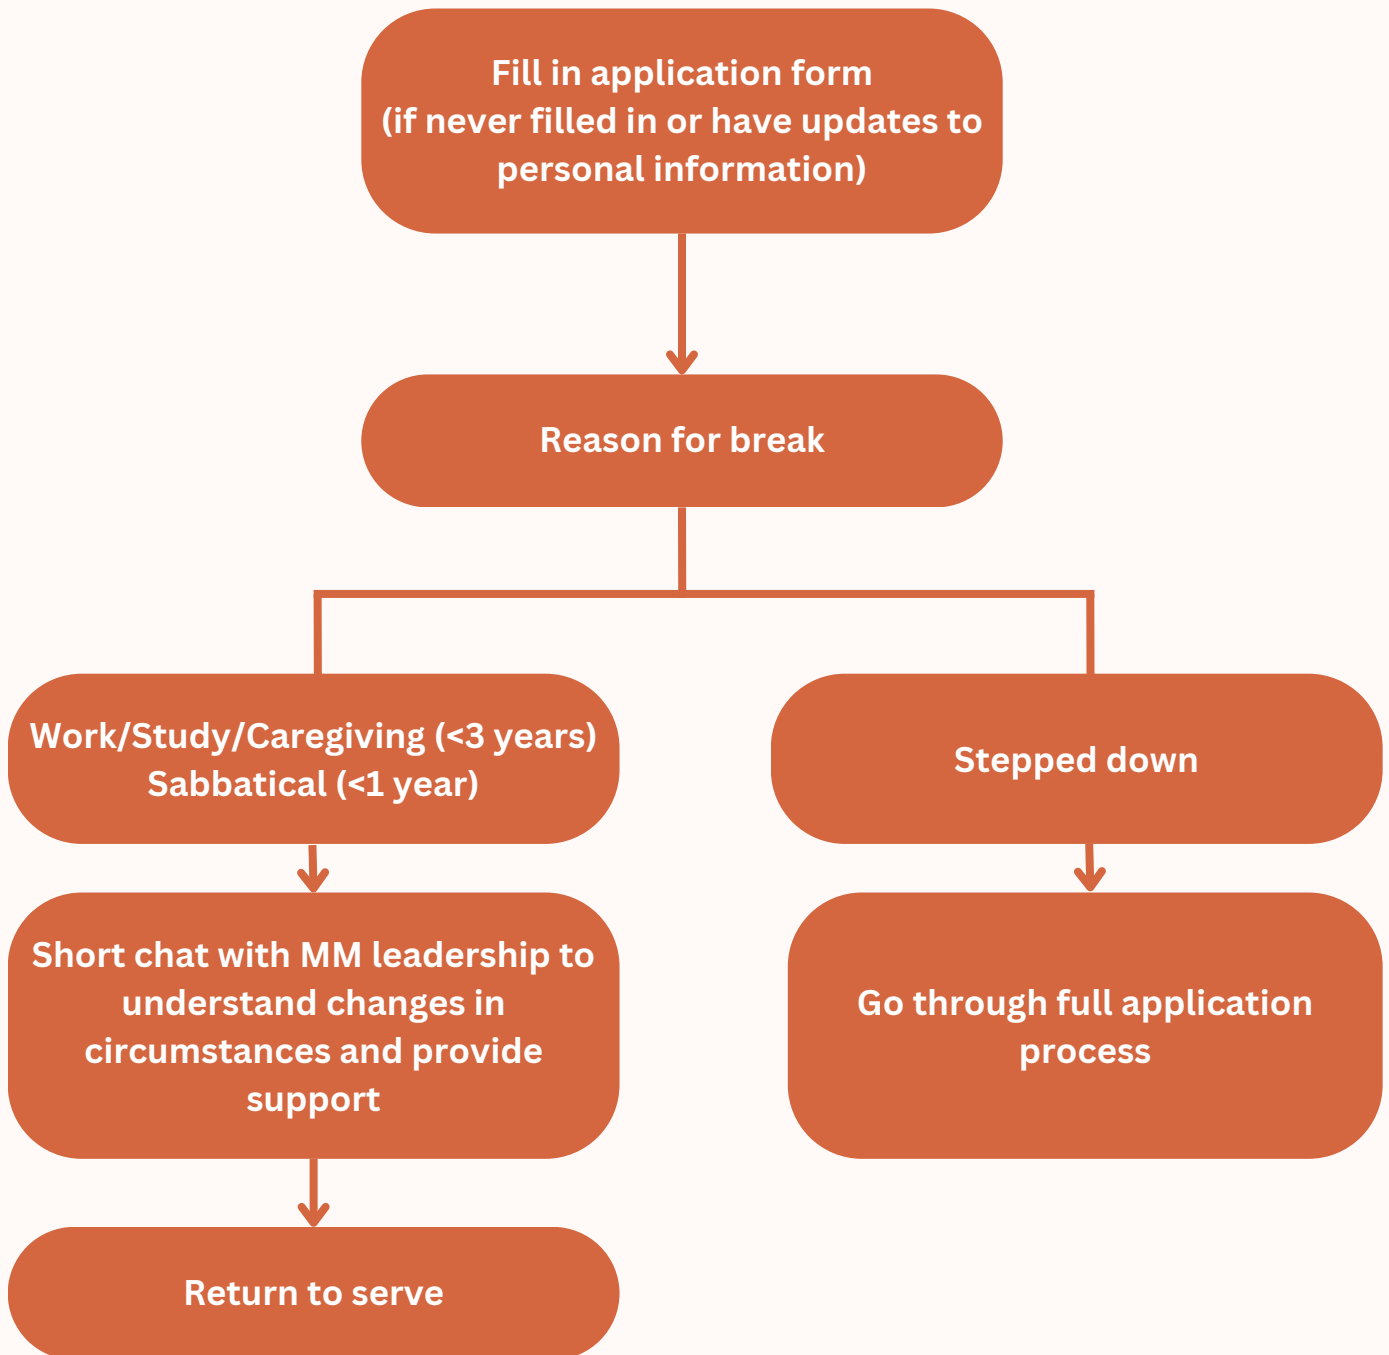

FAQs

5. Returning co-worker application process

If you have further questions, please contact Eileen at music@cos.org.sg